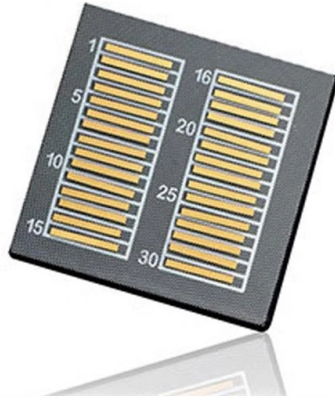

Where is the Ic300aux interface

Overview

The USB interface (socket Mini-B, 5-pole) is labeled on the device with "SETUP" and is located on the case top of the LC100 and on the case bottom of the LC200 and LC300. It is used for connection to a PC that is running the setup program. Page 1 LC300_LC300S CaptureVision Station User Manual - English Version LCB021 To download the latest versions of the Quick Start Guide, multilingual user manual, software, driver, etc., please visit Lumens <https://www.lumens.com>. Table of Contents Copyright Information. Switch the theme scene to the PGM screen. Only the HDMI Multiview provides settings of [System Settings] >. This manual belongs to the not categorized category and has been rated by 1 users with an average score of 7. Do you have a specific question about the Lumens. Lumens LC300, LC300S- is a multi-functional capture device offering real-time operation menu, web interface for parameter settings, and Online Director for monitoring recordings and video output.