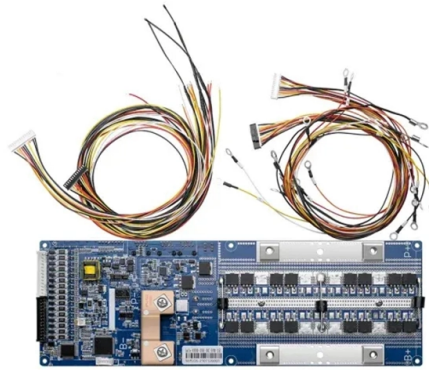

What is the wire diameter for a distribution box

Overview

Wire size depends on three main factors: current load (amps), circuit distance, and voltage drop requirements. Always size wire to handle 125% of the continuous. What is the diameter of service entry electrical cabling?

What are the common diameters of household copper or aluminum electrical wiring?

What is the diameter of thermostat wire, telephone wire, bell wire?

How to determine the size, capacity, or ampacity of electrical service at a building. Calculate proper wire gauge, voltage drop, and ampacity for safe electrical installations. Input your electrical parameters to get accurate wire size. Summary: The National Electrical Code explains the Maximum Number of Wires that can be installed into a box, otherwise known as Box Fill. Whether you are installing outlets, switches, lighting fixtures, or junction connections, box size directly affects wire fill capacity, device fit, and installation quality.