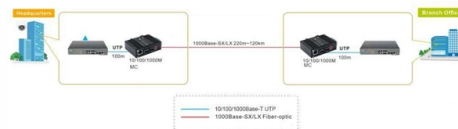

## What are the core switches of H3C

### Overview

H3C's S7500X series switches are designed for use at the core of next-generation enterprise networks. They feature a modular design, run the proprietary H3C Comware V7 operating system and offer the following features: H3C UniServer R6900 G6 server, running a full load of 777 high-load virtual machines, achieved a performance score of 13,880 points, setting a new record. An ultra-compact, palm-sized AI. With a range spanning ten series and hundreds of switches, H3C's options can cover your networking needs - from the data center core to campus access and remote branches. Over 816,000 monthly Google searches for h3c switches reflect strong global demand — especially among IT. campus networks as well as the dis ual Bridging (EVB), and Fibre Channel over Ethernet (FC Upgrade (ISSU), Graceful Restart (GR), and ring protection. These features imp ove peration efficiency, maximize service time, a density and performance to fit different deployment sc ntly reduces signal.