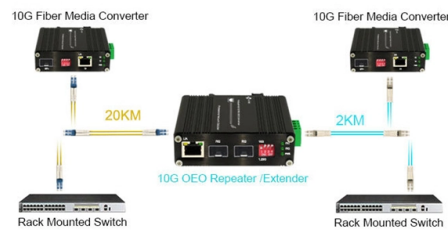

Western European Terminal Box Manufacturer Direct Sales

Overview

Terminal Boxes - You find here 61 suppliers from Germany ✓ China ✓ Lithuania ✓ Austria ✓ India ✓ Spain ✓ Russia ✓ Switzerland ✓ Poland ✓ Norway and ✓ Taiwan. Please obtain more information on spare parts, servicing, maintenance, Repair, repair or accessories directly from the. Robustel is the leading industrial IoT/M2M Hardware and Solution Provider. To support global business in more. Safely conduct, connect and distribute energy in hazardous areas with R. We offer bespoke, custom-made terminal boxes and terminal box combinations, as well as standard products with short delivery times. From industrial standard to explosion-proof enclosures (Ex enclosures), with a wide range of accessories, we enable you to configure your individual terminal enclosure according to your requirements. Available in different sizes, in several materials, painted steel sheet and AISI 304L stainless steel sheet (AISI 316L on request) and. Stainless steel Ex E terminal and junction boxes "Terbox Series", has been developed for installations in hazardous areas 1, 2, 21 and 22 and corrosion areas, for installation of signal and power distribution networks in hazardous areas.