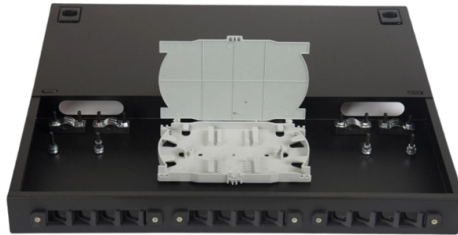

Spffc interface

Overview

Explore the Soft Pump and Fan Control (SPFC) logic, designed for efficient motor management in pump and fan systems, ensuring smoother starts and lower pressure peaks. RCP-5SPFFC-SCU7001, Amphenol LTW's RJ45 series meet the Ethernet/IP RJ45 requirements and standards. Support Cat5e & Cat6a data transmission speed & IP67 waterproof rating. Image shown is a representation only. Exact specifications should be obtained from the product data sheet. The SPFC logic is an easy way to implement soft starting of direct on line (auxiliary) motors. connects auxiliary motors on-line. When the criteria for starting a new motor is fulfilled in a flying start, that is, while the motor is. Which best describes you?