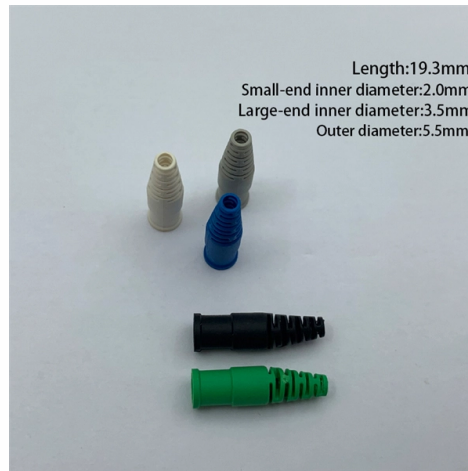

South Korean network distribution box

Overview

This comprehensive report delivers an in-depth analysis of the South Korea fiber distribution boxes market, emphasizing emerging trends, technological innovations, and competitive dynamics shaping the sector. South Korea's geography is over 70 percent mountains, and the population of over 50 million are concentrated in six key population centers: 1) Seoul metro area; 10 million; 2) Busan metro area: 3.5 million; 3) Incheon metro area: 2. It synthesizes current market data with strategic foresight, enabling investors and. Future Outlook: As South Korea accelerates its 5G rollout and fiber infrastructure expansion, localized manufacturing will become increasingly mission-critical, especially for high-value, complex distribution solutions. Understanding the market's scope and value flow is vital for strategic. Manufacture & Export of Shinhan Networks has been manufacturing high quality fiber optic adapters, patch cables and other components for telecommunication service providers, data center equipment manufacturers, fiber optic systems designers and fiber optic network installers for over 10 years. They are also used in outdoor applications, such as street lighting and traffic signals. Inside a plastic distribution box, you will. The was valued at 12.79 billion in 2025 and is projected to grow at a CAGR of 13.