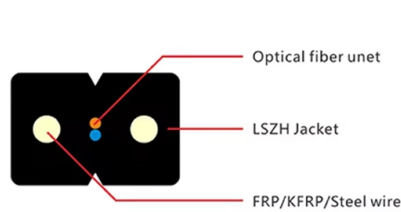

Setting up a mobile fiber optic gateway on a router

Overview

Here's how to add a personal router to T-Mobile Home Internet. There are a couple key setting that improves the performance and things to be aware of. It does not fix port forwarding, double strict NAT for gaming. However, setting up a fiber optic connection to your router can seem daunting if you're unfamiliar with the process. This comprehensive guide combines industry standards with field-tested practices to ensure you achieve a rock-solid. Simply put, a Router Mode ONU is an all-in-one fiber gateway. It changes optical signals into digital data. ** Boot sequence: Turn OFF all the devices including modem, router and device. Fiber optic internet is generally installed in the following 5 steps, which we'll dive. To set up your router for fiber internet quickly, connect the router to your fiber modem, access the router's settings via a web browser, and input the provided ISP credentials.