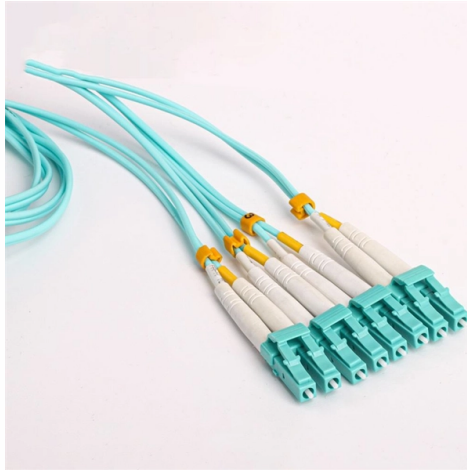

Romanian Field Male Connector Remote Monitoring Type

Overview

Type F electrical connectors used in Romania are manufactured to the CEE 7/3 standard and are commonly referred to as Schuko connectors. Sourcing managers and procurement leaders use Volza's Company Profiler to analyze shipment volumes, trade routes, and buyer distribution—helping them assess supplier scale, reliability, and long-term partnership potential for risk-mitigated, confident procurement decisions. Volza's global Male. Pricing (RON)Filter the results in the table by unit price based on your quantity. To learn more, feel free to contact us on sales@6wresearch.com Any Query?

Click Here Phoenix Contact offers a comprehensive portfolio of data connectors from RJ45 to USB, HDMI, and D-SUB, up to coaxial and FO connections, as well as for SPE. Expert advice and excellent services for all aspects of device connection supplement the product range - the ideal basis for networking smart. Samtec's solution blocks are designed to support any interconnectivity need, regardless of application, performance requirements or environment.

IP20 PCB connectors and patch cables in the ONEPAIR series for single pair Ethernet are ideal for efficient data transmission in factory and building automation.

Connectors, Cables, Optics, RF, Silicon to Silicon Solutions

Flexible stacking board to board connectors in a variety of orientations such as low profile, elevated, right-angle and pass-through, with a choice of pitch from 0.80 mm to 5.08 mm, to fit any application.