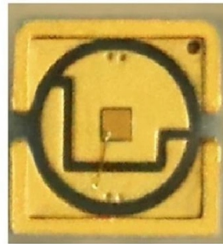

Relationship between pigtail color and speed

Overview

Lighter-colored vehicles (white and yellow) were perceived as moving faster than darker-colored vehicles (blue and black), with significant differences between black and yellow (30 km/h), yellow and blue (30 km/h), and black and white (50 km/h). Vehicle color coatings have long been recognized as a factor influencing road safety, particularly regarding their impact on speed perception and crash risk. This study aims to examine how different vehicle color coatings affect drivers' perception of speed under nighttime driving conditions, with. This article explores the role of pigtail connectors in vehicle reliability and highlights the best practices for choosing connectors that will ensure long-term durability and performance. Without this reliable link, a trailer cannot legally or safely operate on public roads, making the pigtail a fundamental. Connectors and pigtails are vulnerable in rear, front and side collisions. Due to their location, they are often damaged in collisions, even if their corresponding sensor survives. Standard ® has a full offering of high-quality specialized sensor and trailer connectors and pigtails.

Article Content

What Is a Pigtail on a Truck and How Does It Work?

Discover what the truck pigtail is, why this flexible harness is vital, and how it manages electrical signals for safe towing.

The Unsung Heroes: How Pigtail Connectors Impact ...

Pigtail connectors are essential in connecting various electrical components, from powering headlights to transmitting data for advanced driver-assistance systems. ...

The Influence of Vehicle Color on Speed Perception in