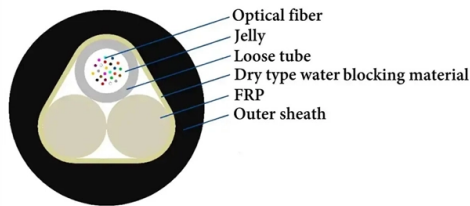

Price of Yin-Yang Type Fixed Optical Attenuator

Overview

SC/UPC Yin Yang Attenuator 0-30db Working wavelength nm 1310 or 1550 Return loss dB ≥ 50 Attenuation and accuracy within 5db ± 0.5 db, above 5db $\pm 10\%$ Input/output forms FC, SC, ST, LC Temperature range $^{\circ}\text{C}$ -40~+80 Help others learn more about this product by uploading a. LC SM Yin And Yang Type Fiber Optic Attenuator Without Ears 5dB Yin And Yang Type Fiber Optic Fixed Attenuator is one end of the connector type and. Jumping attenuator used for radar anti-interference: It is a variable attenuator that attenuates sudden changes. It usually does not introduce attenuation, but. Fiber optic technicians and network installers, this 10-pack of LC/UPC attenuators is exactly what you need for precise signal control in your optical networks. These fixed 20dB attenuators feature the clever Yin Yang binaural design that provides excellent performance with low insertion loss and. The new 2025 sc type attenuator offers a wide range of 1db to 25db options, making it suitable for various applications including optical communication and fiber optic networks. Features a male-female plug-and-play design for easy installation, making it ideal for network engineering, data centers. New: A brand-new, unused, unopened, undamaged item in its original packaging (where packaging is applicable). New: A brand-new, unused, unopened, undamaged item in its original packaging (where packaging is applicable).

Article Content

USON 2pc SC/UPC Yin Yang Fiber Attenuator Single Mode SM Fixed ...

Product Summary: USON 2pc SC/UPC Yin Yang Fiber Attenuator Single Mode SM Fixed Fiber Attenuator, Male to Female, 3dB From USON