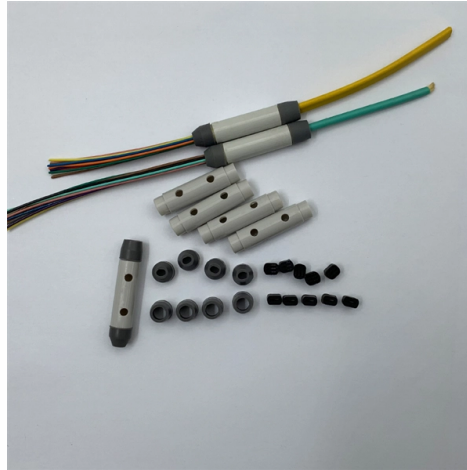

Price of Low-Noise ST Adapters for Canadian Mining Use

Overview

Compliant with TIA/EIA 604 specifications, these adapters are compatible with ST and STII style connectors. Download Spec SheetD-Central's adapters and shrouds solve the practical challenges of running ASIC miners at home. Need to duct hot exhaust into your heating system?

We have a shroud for that. All Rights Reserved Suitable for Singlemode or Multimode, UPC or APC ST simplex metal adapters feature a barrel-style mating sleeve with a mounting kit for both single mode and multimode applications. Our ST. Designed for reliable performance in severe conditions, Stran Technologies's Ruggedized ST Adapter are most suitable for use in applications where high reliability is critical, but total compliance with MIL-C-83522 standards is not required. Available in panel thicknesses from 0. FiberSource ST to ST Adapter with Phosphor Bronze, Alignment Sleeve, Metal Body, DD-Hole Mount and Y. International distributor for fiber optic components, equipment and accessories. Founded in 1966 in Saskatoon, Saskatchewan, Mine Supply Company serves mining and industrial operations throughout North America/ Mine Supply is now one of Canada's largest independent distributors of underground mining supplies and solutions, a trusted one-stop supplier known for its premium.

MIL-ST Fiber Optic Connectors

The COTS product is designed for use in shock-isolated environments, or to interface with commercial electronics and non-mil-spec ST adapters. It is also appropriate for applications where corrosion ...

ST Simplex Metal Adapter

Our ST simplex metal adapters fit standard ST cutouts for patch panels, ...

Fluke Networks PA-ST OTDR Source Port Interchangeable ST Adapter

This product is available for shipping to the US, Canada, and Puerto Rico only. The Fluke Networks PA-ST OTDR Source Port Interchangeable ST Adapter is an accessory for the OptiFiber Pro OTDR ...