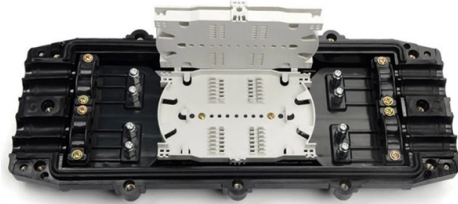

Precision rack specifications

Overview

Up to (2) Intel® Xeon® 350W, 56 cores processors, (2) AMD or NVIDIA 300W graphics, 128TB storage (8) M. 2, (7) PCIe Gen 4/5 slots, and up to 8TB of 4800MHz (DDR5) memory. ProSupport Plus combines automated issue detection, 24/7 priority access to tech experts, next business day onsite repairs, and accidental damage coverage. View the system in augmented reality and see how it fits into your space. Take advantage of 12 months special financing B on. Dell Optimizer is our AI-based optimization software that learns and responds to the way you work, designed to automatically improve application and device performance, PC and accessory battery run-time, audio/ video settings and privacy - all in the background while you're working. Removeable cover Slide rail mounting holes Power connector Exhaust fans (2) RJ-45 System ID button RJ-45 VGA. When the job calls for more security and flexibility in remote or virtualized workstation environments, the Dell Precision Rack 7910 delivers. Safely house your intellectual property in the datacenter Inhospitable or hazardous. NOTE:Alternatively, you can connect to a wireless network. Connect the display to the port on the discrete graphics card.

Article Content

Dell Precision Rack 7000 Series (7910)

Dell Precision Rack 7000 Series (7910) Ultimate performance and security in a 2U Form factor Why a rack? Because your work demands it. When the job calls for more security and flexibility in remote or ...

Precision 7960 Rack

Elevate your productivity on this innovative 27-inch QHD Hub monitor with a wide color coverage including DCI-P3. Features ComfortView Plus an always-on built-in low blue light screen, USB-C with ...