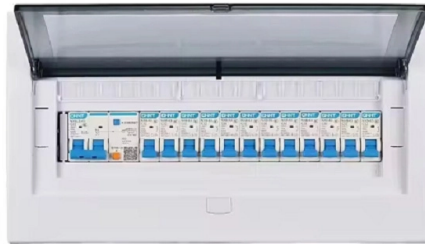

Panama Standard Lighting Distribution Box

Overview

Our distribution box serves as a connection and branching box which can be used outdoors. It performs well in wet locations with the water-proof rating of IP66. Recently, a loyal customer from Panama once again chose Blue Sea Lighting and their Customized Power Distribution system for a large-scale stage renovation project. Upon receiving the product, the client immediately shared photos and videos of the installation, giving high recognition to its. Lex Products offers a full range of portable power distribution boxes and units, specifically engineered for indoor and outdoor use for the entertainment, industrial and military industries. This unique positioning has driven substantial economic growth and infrastructure development. Plastic Electrical Box, also known as a consumer control unit or electricity control unit. Thanks for submitting! © 2020 by Iluminaciones Tecnicas S.

Article Content

PANAMA ELECTRIC SUPPLY

APPLETON - CONDUIT OUTLET BOX, EXPLOSION PROOF, 1/2-INCH HU... LEVITON - POWER STRIP 19-INCH RACK MOUNT PDU 1RU SURG 72KA ...

Panama-Customized Power Distribution

From design and manufacturing to assembly and testing, every stage is strictly controlled. Each output port on the Customized Power Distribution features an independent protection switch and a status ...

Distribution Box

32 amp Distribution Board includes cover, frame, base box, guide rail, neutral copper bar and earth copper bar. It has surface mounting type and flush mounting type.

Illumitec International