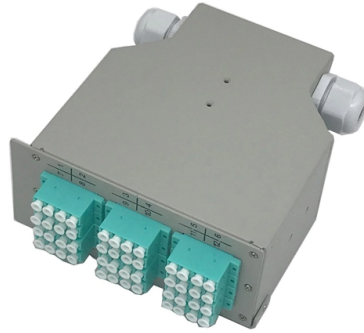

New Zealand Optical Line Terminal SFP

Overview

The optical line terminal features high QOS and flexible dynamic bandwidth allocation, it can implement any change from 1M to 1G access bandwidth. What type of ONT do you have?

Select on the one you have at your place below for more information and troubleshooting techniques. Missing or damaged Chorus fibre box power cable?

If you've got a fibre box (sometimes. Expected to ship 28 Jul, 2026 Explore our range of high-quality GPON, EPON, and XG (S)PON OLT products. Find the perfect Optical Line Terminal solutions for your network needs. SKU: SFP-10G-LR-EXTI Extreme compatible SFP+ 10G Transceiver for SMF with a reach of 10KM. Our unique network of supplier and manufacturers means fast efficient production with the latest. Hurry, only 3 units left! Hurry, only 2 units left! Hurry, only 2 units left! Hurry, only 1 unit left! Hurry, only 2 units left! Hurry, only 4 units left!.

Article Content

SFP and SFP+ Modules

SKU: SFP-10G-LR-EXTI Extreme compatible SFP+ 10G Transceiver for SMF with a reach of 10KM. Fully compliant with Extreme | Industrial temperature rated.

New Zealand fibre networks: A guide to how UFB works

At the premises, a ONT (Optical Network Terminal) owned by the fibre company converts the light signals delivered by the fibre into electrical signals that can be used by a router.

Chorus fibre box (ONT): Help and support