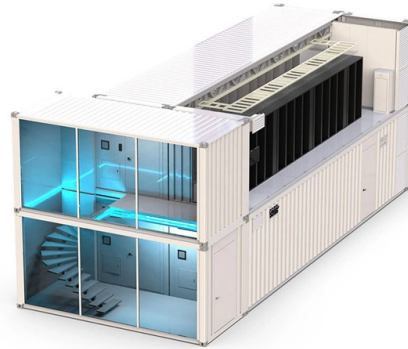

Nepal Technical Support EDFA1G