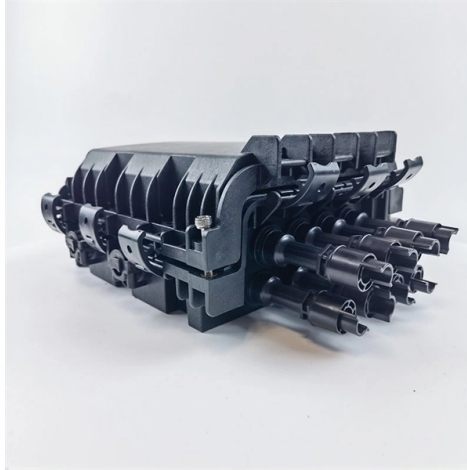

Monaco Lighting Distribution Box Model

Overview

Monaco 6000A is a versatile, HID inground illuminator for use with T4. 5, T6 or ED17 metal halide and triple tube compact fluorescent lamps. XRM lighting distribution box is a lightweight distribution device indispensable for secondary distribution in various industries. It includes the Venterra™ heat & water management system, insuring years of uninterrupted performance. The exclusive Beam-Driver™ aiming system provides up. This unit combines AC distribution with a converter, supports lead acid, AGM, and lithium batteries, and runs quietly while managing heat under load. The tilt angle and rotation may be controlled by the innovative Beam Driver™. If you need help with your Monaco products, contact one of our Customer Service Representatives at (509) 926-6277. For other methods of contacting us, see “Contact Information” on page ii.

Choose from an array of dichroic filters, a hex cell louver, an internal linear spread lens, or the Temperature Reduction Lens (TRL). The lamp module is the heart of the Monaco, offering an IP68 ...

monaco power distribution box set price | etrailer

Interested in monaco power distribution box set price? Explore our trusted assortment and find the perfect fit for your needs!

Monaco 6000A Inground

Monaco 6000A is a versatile, HID inground illuminator for use with T4.5, T6 or ED17 metal halide and triple tube compact fluorescent lamps. It includes the Venterra™ heat & water management system, ...