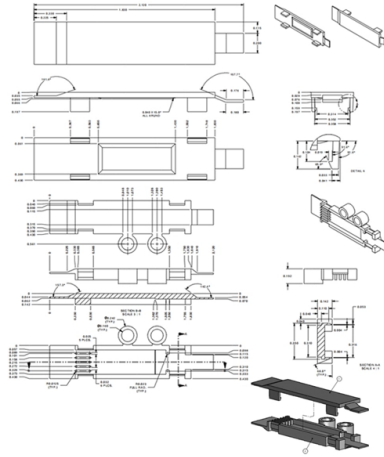

Mauritius Electrical Distribution Box Production Line