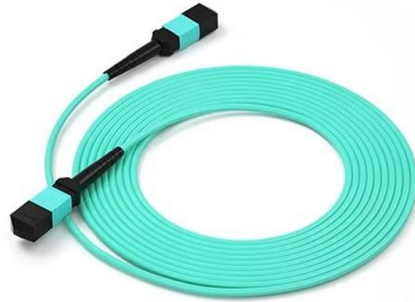

How to use Huawei fiber optic terminal box

Overview

User manual for Huawei EchoLife GPON Terminal HG8245T and HG8247T, providing information on installation, configuration, and features. FCST02297 Fiber Access Terminal is used as a termination point for the feeder cable to connect with drop cable in FTTx communication network system. It contains 24 DLC fiber adapters, one DB50 port, and one power adapter, and applies to optical-electrical separation scenarios. This guide is for FTTP | FTTH | FTTC | HFC | FW services only Make sure you have the following before proceeding: Please connect your modem to the Optical Network Terminal (ONT) or Network Termination Device (NTD) or Fibre Box. Explore the Huawei HG8310M, a reliable XPON Optical Network Terminal for superior fiber broadband connectivity. In the quest for a flawless internet experience, the hardware that bridges the gap between your service provider's fiber network and your home is critical. Stop the device and switch off work cable, during periods of lightning activities.

Article Content

Surelink High Quality PC Material 16core Outdoor Huawei Termination Box ...

Pre-terminated Fiber Access Terminal helps save installation time and labor cost by plugging the pre-terminated cable assemblies into the matching fiber adapters without terminating fiber