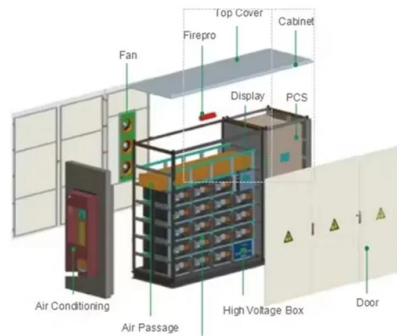

## Overview

Order online Huawei PoE switch 8 port for high-speed networking. Start your bulk purchase from 1 unit. Ideal for school, internet cafe, and hotel use. These modular switches deliver high-density 10GE, 25GE, 40GE, and 100GE connectivity, ensuring seamless integration of voice. Huawei S12700E-8 switch with 2xMPU slots, 2xCMU slots, 8xLPU slots, 4xSFU slots, 6xPower Module slots, 4xFan Module slots Forwarding performance: 28,800 Mpps Switching capacity: 38.4 Tbps Huawei CloudEngine S12700E Switches enables wired and wireless convergence, full-stack openness, and smooth. CE12808S Switch is the new Generation high-performance core switches for data centres and high-end campuses. The software platform is based on Huawei's new generation of VRP8 operating system. CE12808S Switch adopts advanced hardware architecture design. Huawei S12700 series switches are high-performance, multi-functional core switching devices from Huawei, designed to provide efficient, stable, and intelligent. CloudEngine S12700H series switches are Huawei's next-generation modular core/aggregation switches designed for high-end campus networks in the all-wireless era of Wi-Fi 6/7. CloudEngine S12700H series switches come in two models, which offer four and eight LPU slots, respectively.