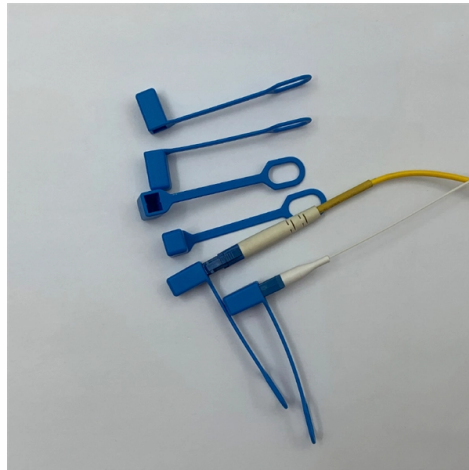

## **How long is a roll of 12-core optical fiber cable**

### **Overview**

This 500-foot yellow fiber optic cable spool is armored with spiral steel, designed for indoor use and features 12 strands of OS2 9/125um Corning SMF-28 Ultra singlemode fiber. This is a plenum rated distribution type fiber with a durable jacket which provides added protection during installation. This cable is perfect for headend termination to a fiber backbone, termination of fiber rack systems, multi-floor deployment where select fibers are used at each floor, or. Check each product page for other buying options. Need help?

Check out our 1,000-foot black 12 fiber indoor/outdoor singlemode fiber optic cable. Our black fiber optic cable is composed of 12 singlemode fibers (9 micron core) inside a water. 12 Core FTTH Single Mode Optical Fiber Cable - Round OD 6 mm + FRP + Yarn Our 12 Core FTTH Single Mode Optical Fiber Cables are designed to meet the high demands of modern telecommunications networks. With an outer diameter (OD) of 5.

### 1000ft Black 12 Fiber Outdoor Singlemode Fiber Optic Cable

Check out our 1,000-foot black 12 fiber indoor/outdoor singlemode fiber optic cable. This spool of indoor/outdoor rated fiber optic distribution cable intended for long distance runs at high speeds.