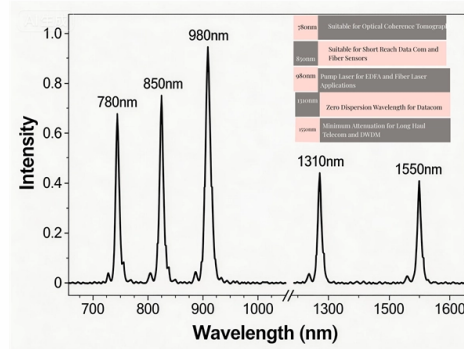

Free quote for a dedicated 40G switch

Overview

Quickly identify the right Cisco switch for your needs, whether you're looking for a new switch or upgrading an old one for an enterprise LAN, a data center, outdoors, or industrial operations. Just answer a few simple questions, and our Cisco Switch Selector will recommend a product. FS 40Gb Switches offer high bandwidth, network virtualization, and redundancy, ensuring efficient deployment for campus core and distributed networks. CISCO WS-C3850-24XU-S 24-Port 10Gig UPOE Switch 3850-24XU- (PARTS ONLY!) Juniper QFX5100-24Q-AFI QFX5100, 24 QSFP ports, 2x Expansion Slots 2x JPSU-65. Only 1 left! Get the best deals on Ethernet Switch Enterprise Network Switches 40 Gbps Maximum Data Transfer Rate and find everything you'll need. Mellanox Infiniscale Iv Is5022 Infiniband Switch. Shop managed and unmanaged options. View the system in augmented reality and see how it fits into your space. Still have Questions?