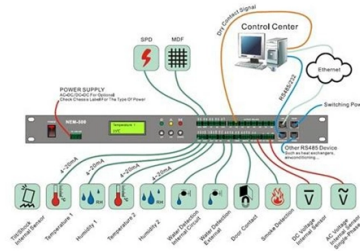

Fiber optic box weak current box without panel

Overview

Dezhongheng's household weak current box provides fiber optic home and wireless network multimedia functions. Crafted from high-quality, virgin ABS plastic, this box is impact-resistant, resists yellowing, and won't interfere with your WiFi signal. Check each product page for other buying options. | Fiber Box Enclosure for MPOE's, Network Rooms, and IDF Rooms. New: A brand-new, unused, unopened, undamaged item in its original packaging (where packaging is applicable). Packaging should be the same as what is found in a retail store, unless the item was. welcome to taobao buy hongyan weak current box for home use, empty box for concealed installation of firemedia information box 500*400/400 *. Here's a rundown: This box integrates multiple functions, such as control, signal distribution, and protection of weak current systems. Economical open panel supports up to 288 fibers. Snap into unused slots in your enclosure. Equipped with customizable.