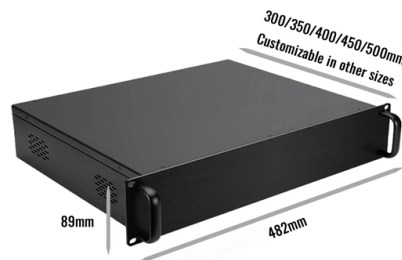

## Overview

This guide provides a comprehensive engineering perspective on ODFs—beyond the basic “what is an ODF” explanation—covering structural design, fiber management, MPO/MTP integration, and selection criteria for modern high-density deployments. Why ODFs are the Foundation of. An Optical Distribution Frame (ODF) is the central hub for fiber splicing, termination, patching, and cable protection in modern optical networks. As data centers, enterprises, telecom operators, and smart-building infrastructures deploy increasingly dense fiber links, ODFs provide the structured. An ODF is a central hub in fiber optic networks, crucial for managing and organizing the variety of fiber-optic cables and connections entering a facility such as a telco central office (CO). It ensures fiber management is structured, minimizes signal loss, and provides accessibility for maintenance and future expansion.