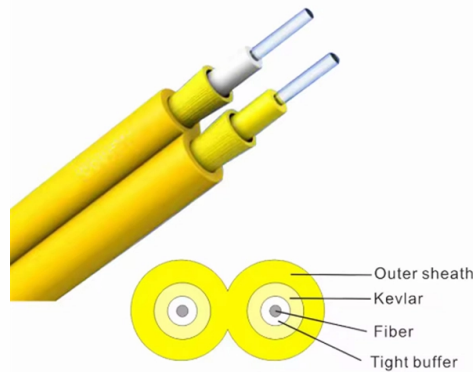

Fiber Optic Cable Junction Box Location

Overview

It refers to the final segment of the network that connects the local distribution point (like a street cabinet or a junction box) to individual homes and businesses. This is the part of the process that directly involves your property and is the focus of this guide. Fiber optic technology plays a crucial role in enabling high-speed and reliable data transfer. In this guide, we delve into Fiber Junction Boxes, defining them as critical components where. Pepperl+Fuchs offers a comprehensive range of terminal boxes and junction boxes in types of protection Ex e (increased safety), Ex ia (intrinsic safety), Ex tb (dust protection by enclosure), and Ex op pr (protected optical radiation). They are certified in accordance with international explosion. The FCC National Broadband Map displays where Internet services are available across the United States, as reported by Internet Service Providers (ISPs) to the FCC. The efficiency and technology. FTTX ODN Plug and Play Fiber Access Terminal, indoor/outdoor IFDH 3000 Indoor Fiber Distribution Hub BUDI™ Fiber Optic Wall mount Enclosure, small size (1S) BUDI™ Fiber Optic Wall mount Enclosure, extra small size (2S) BUDI™ Fiber Optic Wall mount Enclosure, FOOSC splicing, medium size (M) BUDI™.

Article Content

How do they connect fiber to your house?

It refers to the final segment of the network that connects the local distribution point (like a street cabinet or a junction box) to individual homes and businesses. This is the part of the process that directly ...

Terminal and Junction Boxes (Ex e, Ex i, Ex op)

Different dimensions of these glass fiber reinforced polyester (GRP) enclosures with various depths enable configuration of practically any customer-specific terminal box or junction box for hazardous ...