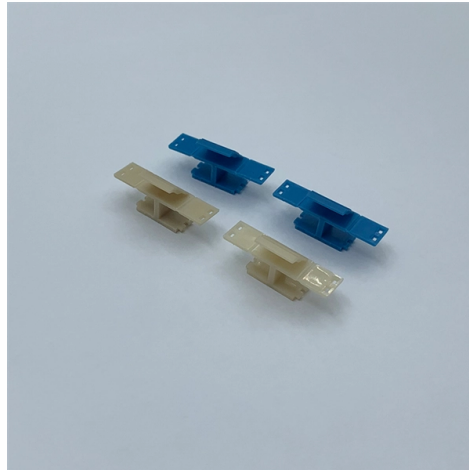

## Overview

Fibox, the leading provider of non-metallic electrical enclosures, offers a comprehensive range of cUL/UL-listed NEMA 4X enclosures and NEMA 6P polycarbonate enclosures and junction boxes. House and protect power supplies, control panels, and other electrical equipment House electrical components such as on-off switches, receptacles, and dimmer knobs Enclose wiring for outlets and switches or block off unused components Add depth to an outlet box when there's not enough space for. Junction Box, NEMA 4X, Solid Screw Cover, 6 x 6 x 4 Inch, PVC/Gray Category: PVC / Polyester Screw Cover Junction Boxes Junction Box, NEMA 4X, Solid Screw Cover, 8 x 8 x 4 Inch, PVC/Gray Category: PVC / Polyester Screw Cover Junction Boxes Junction Box, NEMA 4X, Solid Screw Cover, 12 x 12 x 6 Inch. Design, fabrication and installation of electrical powerdistribution, explosion proof, extruded, metal, plastic, safety, audio and weatherproof enclosures. Our robust, non-metallic solutions are superior alternatives to traditional aluminum, fiberglass, or steel. Corrosion Resistant - Boxes & Brackets - The Home Depot Specials & OffersAppliancesBathBlinds & Window TreatmentsBuilding MaterialsLumber & CompositesCleaningHome DécorLightingDoors & WindowsElectricalFlooringHardwareHeating, Venting & CoolingKitchenGarden CenterOutdoorsPaintPlumbingHoliday. 3 is a safety rating for indoor and outdoor electrical enclosures that specifies a degree of protection against incidental contact, against the entry of solid objects (falling dirt, windblown dust) or water (snow, rain), and against exterior ice formation. 3X are for both indoor and outdoor use.

### Enclosures

Mounting Feet Cover, Enclosure, 6x6x4" Junction Box, Mounting Feet, Solid Cover, Size/Dims: 6.00" x 6.00 " x 4.00", Material/Finish: PVC/Gray, NEMA Rating: 1, 2, 3R, 4, 4X, 6, 6P, 12, 13.