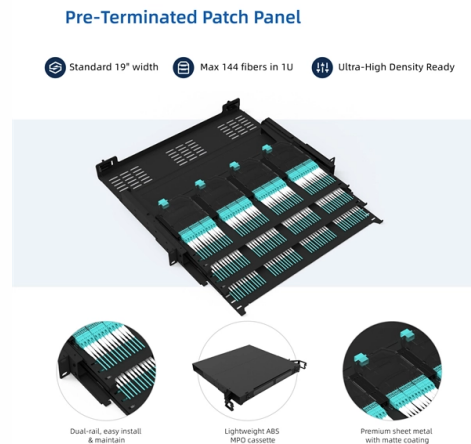

Concealed wiring connected to the distribution box

Overview

This pocket guide provides an overview of the requirements for the installation of cables concealed in structures in accordance with regulation group 522. 6 of BS 7671:2018+A2:2022 (IET Wiring Regulations 18th Edition). Professional MCB Box Connection & Concealed Electrical Wiring Tutorial Class In this video, I have explained the complete MCB (Miniature Circuit Breaker) box connection and electrical distribution system using a simple paper and. more Audio tracks for some languages were automatically generated. It protects wiring, ensures easy access for maintenance, and maintains a clean appearance. 6 provides specific requirements for the selection and. The 2020 requirements still maintain that boxes and conduit bodies must be installed so the wiring contained inside can be accessed without removing any part of the building or structure. Power cables bring electricity to your devices. Whether in a home or an industrial facility, this box keeps your electrical setup organized, functional, and efficient.