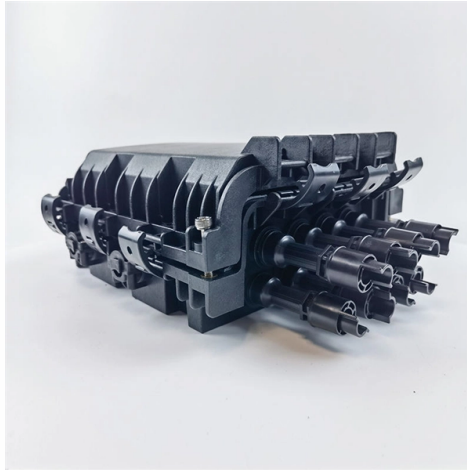

Comoro Fiber Optic Cable Management Frame

Overview

CommScope's QNG4 frame delivers the crucial elements of fibre cable management: connector and cable accessibility, bend radius protection, cable routing paths and physical protection. Ready your network for the High Speed Migration CommScope offers a variety of easy-to-install frames, racks and cabinets specially engineered for network equipment and fiber cable management. The Cable Management frame fits several types of splice closures on the market. With innovations such as CommScope's access trays, universal adapter packs, cabled modules and MPO. The Propel XFrame[®] solution is a radical departure from rigid and proprietary frames. Simplified and streamlined, agile and open, it enables faster, more flexible deployment and management of high-density Optical Fiber Frames while optimizing your data center space and internal resources.

Article Content

NG4access ODF Platform Featuring Quareo Technology

CommScope's QNG4 frame delivers the crucial elements of fibre cable management: connector and cable accessibility, bend radius protection, cable routing paths and physical protection. If these ...

Optical Distribution Frames (ODF) for Central Office/Headend

CommScope's optical distribution frames (ODF) and racks are designed to fit a variety of fiber cabling applications. Each ODF type is designed with an emphasis on superior cable management and ease ...