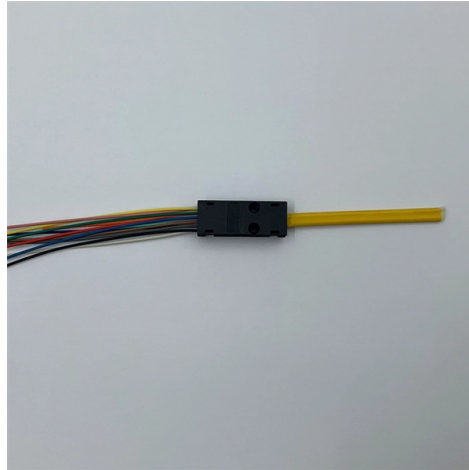

Butterfly-shaped optical cable connector with 2 cores

Overview

This self-supporting butterfly cable combines 2 single-mode cores in a rugged black jacket, reinforced with 3 steel wires to provide exceptional tensile strength and resistance to mechanical stress. The cable is used as access cable, ftth drop cable in FTTH system. Hone 2 core ftth fiber cable GJXH is a butterfly drop cable with 2 wire mental reinforcement and low smoke halogen. Butterfly fiber optic cables are a pivotal component in high-performance networking, designed for both indoor and outdoor applications. 2pcs of SM G657A1 or G657A2 optical fiber units are positioned in the center. Their compact design helps optimize space while maintaining optimal data transmission speeds. Audio-Visual Systems: In home theaters and professional audio setups, butterfly cables provide seamless audio and. Drop optical fiber cables for telecommunication (Bow-type), suitable for optical fiber to the user (FTTH) network, users to introduce the section of the cable, but also apply to the Office (FTTO) and optical fiber to the building (FTTB), and other optical fiber access network users to introduce. Ind-Simplex Bow Type G657A1 Drop Wire Fiber Optic 2 Core type single mode duct drop cable communication wire Telecommunication network The butterfly-shaped optical fiber cable is to place the optical fiber in the center, place two parallel FRP wires on both sides as reinforcing elements, and extrude.

FTTH GJYXFH butterfly-shaped optical fiber cable Simplex Bow Type ...

The butterfly-shaped optical fiber cable is to place the optical fiber in the center, place two parallel FRP wires on both sides as reinforcing elements, and extrude a low-smoke halogen-free flame-retardant ...

2 cores 2x3mm Butterfly flat FTTH drop cable

Butterfly Flat Indoor Drop Cable is widely used in fiber to the home (FTTH) network system, which can directly connect the communication line from the LAN to the end users.