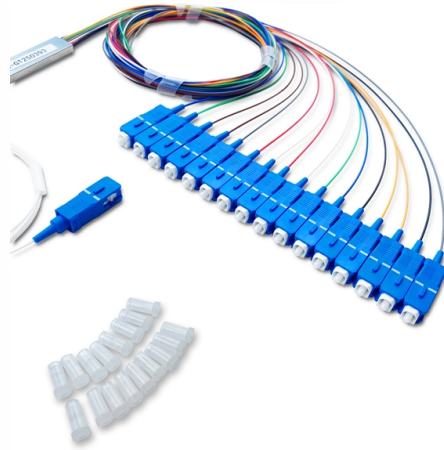

Bring Somali to share

Overview

Through interactive exhibits, cultural performances, and hands-on workshops, we connect generations and share the beauty of Somali art and history. See what we have to offer. Keep up with the Somali Museum! In the mid-1990s, the U. State Department began bringing large numbers of Somali nationals to Minnesota, assigning them refugee status due to the civil war and general violence and poverty which still grips Somalia today. Most of those refugees were sent to Minnesota because state-based voluntary. The Trump administration has targeted the Somali immigrant community as ICE increased operations in Minnesota this week. | Stephen Maturen/Getty Images As the Trump administration is reportedly preparing to deploy 100 U. Immigration and Customs Enforcement (ICE) agents to Minnesota, home to an First of all, many fifth, sixth, and seventh generation Americans to refer to themselves as Swedish, Norwegian, or German, etc with the common cultural understanding that they are Americans with ancestry. - Minnesota is home to the nation's largest Somali community — a rapidly expanding Muslim population that has become a. Celebrated Minnesota-based Somali percussionist Harbi Mohamed Kahiye — the sole professional Somali drummer in North America — leads students in Assistant Professor of Music Rehanna Kheshgi's class as they prepare to present two concerts this spring. After years of research and community.