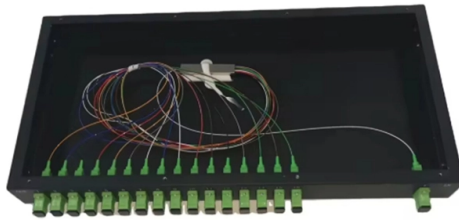

Brazilian ladder-type cable tray manufacturer

Overview

We, one of the well-known Ladder Cable Trays Suppliers and Exporters from Brazil, offer a comprehensive range of cable trays manufactured using high-quality materials to ensure strength, durability, and corrosion resistance. Contact us today to discuss your. Cablofil is the global gold standard for total cable management. Explore the one-stop shop for innovative, fast, and dependable cable management systems including wire mesh tray, ladder cable tray, prefab assemblies, fasteners, and assemblies. Our cable trays are designed to efficiently and securely route and support electrical cables, control cables, data cables, and fiber optic cables in. With 8,500 m² of built area, Eletropoll Trays offers to the market electrical ducts, profiles, beds, accessories, fasteners and support, busbars for lighting and related products. The Tray Unit has achieved excellent certifications. Through its qualified team, its expressive stock, the safety and. Ladder-type cable trays are highly demanded because of their heavy duty and use in significant industries like oil, gas, and renewable energy. The Eletropoll Group stands out in the manufacture of products for industrial infrastructure.

Article Content

Cable Tray and Ladder Systems

Basor Electric, the premier choice for cable management solutions, delivers unparalleled quality and innovation in cable tray and ladder systems. With a diverse range of styles and materials, our ...

Ladder Type Cable Trays, Ladder Cable Tray Accessories, Manufacturer

Ladder tray (looks like a ladder) is typically used in feeder applications for longer runs of multiple cables for higher current carrying capacity and weight. Ladder tray can be cut, shaped, and fitted easily in ...

With 8,500 m² of built area, Eletropoll Trays offers to the market electrical ducts, profiles, beds, accessories, fasteners and support, busbars for lighting and related products. The Tray Unit has ...