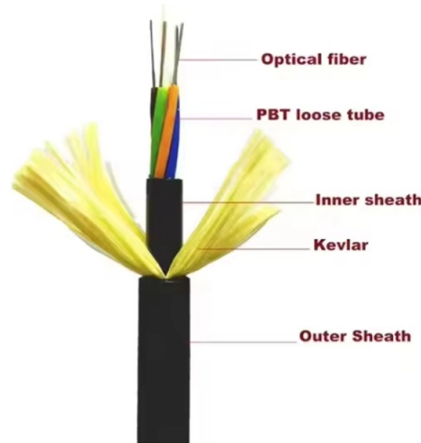

Botswana Fiber Optic Trench Manufacturer Ranking

Overview

List of Top Verified Cabling and Fibre Optics Companies in Botswana, Near Me. Last updated May 2026 We found 23 listings in Botswana Plot 168 - Unit4B, GICP,, Gaborone, Botswana Reliable network cabling supplies for installation companies in Botswana. O BOX 405672, GABORONE, Botswana Network and IT management with top brand supplies. The connection supports a wide variety of applications including internet access, LAN-to-LAN connectivity, telemedicine, and video and teleconferencing through high quality reliable. Afrikkom Global is Botswana's most innovative telecommunications startup, bringing fresh ideas and modern solutions to connect Africa's growing digital economy. We're building the infrastructure for tomorrow, today. Botswana's trusted telecom contractor offering 5G, fiber internet & ICT solutions. There are 241 Manufacturers in Botswana as of April, 2026. **** Apache. Choose the type of license you are applying for from the following list BOCRA will investigate a consumer complaint against a service provider if there is sufficient evidence to establish. Rankings draw from global analyses, production capacity, and Africa-specific deployments.