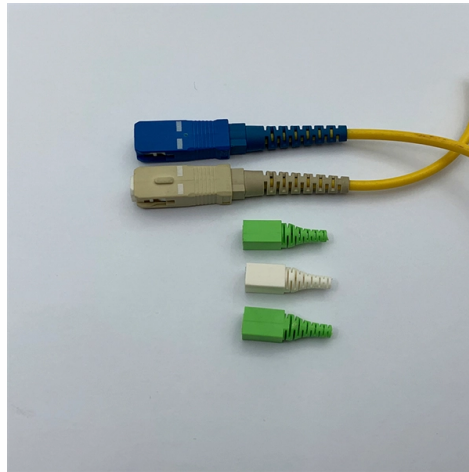

Belarusian High Voltage Distribution Box Custom Manufacturer

Overview

The company "AES-komplekt" has been working in the energy sector for over 10 years, representing the electric power equipment produced by the international corporation HEAG (Huayi Elec.,Ltd) in the markets of Belarus, Russia, the Ukraine, Poland and Baltic. Submit your requirements or design draft to us, and we'll provide a free design and deliver a high-quality prototype in just 15 days - ensuring your project stays on schedule with speed and precision. Choosing custom power distribution boxes from J&HW Group ensures cost efficiency through in-house. ZBW type prefabricated substation is a complete set of distribution equipment that combines high-voltage switchgear 1. Lukomlskaja. Open Joint Stock Company "Belelectromontazh" is one of the oldest organizations in the Republic of Belarus, successfully operating for over 80 years (founded in 1944) in the construction markets of both the Republic of Belarus and Russia, the CIS countries and far abroad. OJSC Belelectromontazh is. The transport system of Belarus is considered as a component part of economy Forestry is one of the essential components of the national economy of the Republic of Belarus Chers mesdames et messieurs, chers collègues! Au nom de l'Ambassade de la République du Bélarus en République Française. Today we are one of the largest manufacturers springs, sensors, wiring harness for motor vehicles and bytavoy equipment, plastic products. The potential enterprise - this deep knowledge, rich experience diverse employees. A big factory producing wide range of cables and electrical products -.